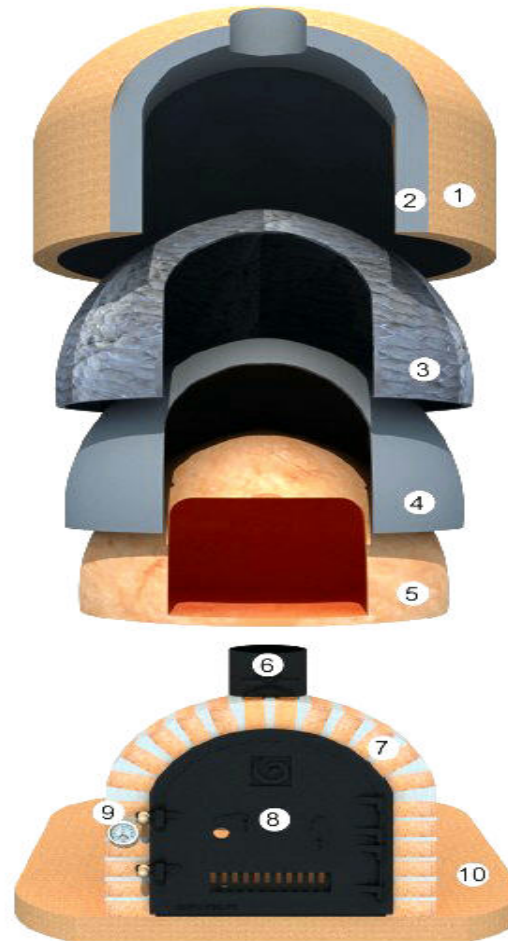

DESCRIPTION

THE MISSION COLLECTION OVENS.

This is a ready to work wood fired oven with an interior refractory clay coated with ceramic fiber blanket and expanded clay, a lightweight concrete base, finished in projected cork, equipped with door, chimney and thermometer.

The concept of this old traditional handmade clay oven is that anyone can enjoy authentic homemade tasty food such as pizza, bread, grills, lasagna, rotisseries, casseroles, smoke your ribs or just enjoy the fire pit inside the oven.

OVEN STRUCTURE

1. Projected cork
2. Expanded clay
3. Ceramic fiber blanket
4. Expanded clay
5. Refractory clay
6. Chimney
7. Brick Arch
8. Door - Cast Iron or Stainless Steel
9. Thermometer
10. Base in expanded clay reinforced