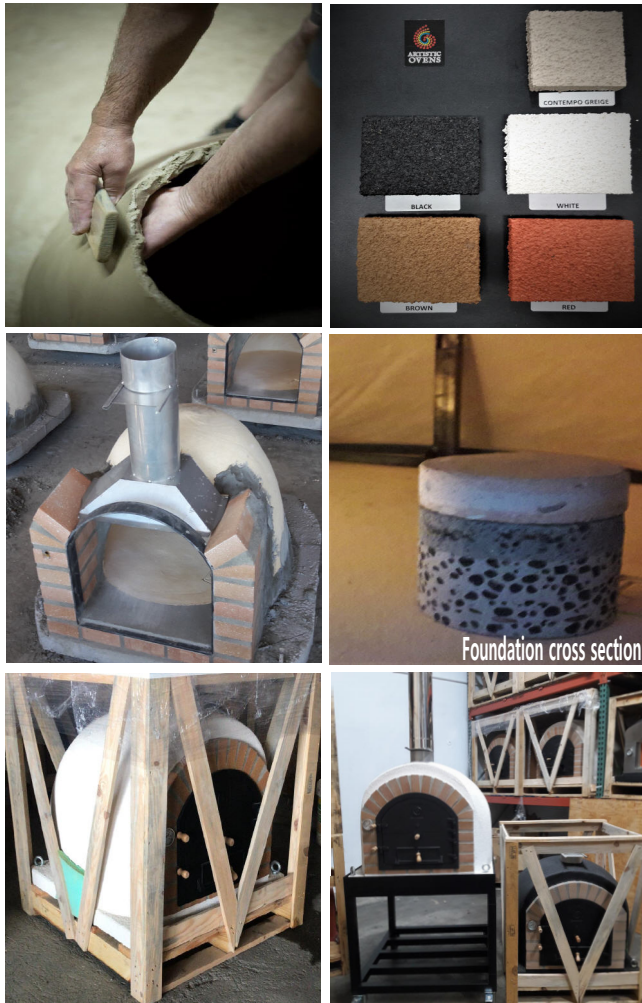

DESCRIPTION

THE MISSION COLLECTION OVENS.

This is a ready to work wood fired oven with an interior refractory clay coated with ceramic fiber blanket and expanded clay, a lightweight concrete base, finished in projected cork, equipped with door, chimney and thermometer.

The concept of this old traditional handmade clay oven is that anyone can enjoy authentic homemade tasty food such as pizza, bread, grills, lasagna, rotisseries, casseroles, smoke your ribs or just enjoy the fire pit inside the oven.

OVEN STRUCTURE

1. Projected cork
2. Expanded clay
3. Ceramic fiber blanket
4. Expanded clay
5. Refractory clay
6. Chimney
7. Brick Arch
8. Door - Cast Iron or Stainless Steel
9. Thermometer
10. Base in expanded clay reinforced